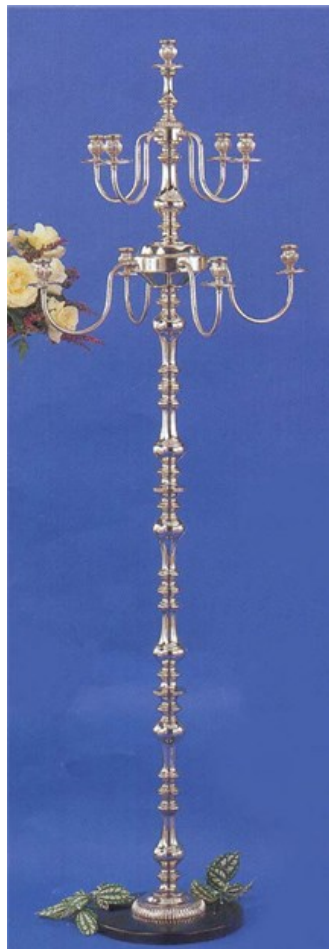

# Nickel

Candelabras, Arches & More

#60-325  
Nickel Arch  
with Stands

#60-326  
Extension

60-362  
Nickel Guest Book  
Stand / Podium

*Nickel*

Candelabras, Arches & More

#60-235  
Nickel 16-lite  
Willow  
Candelabra  
Pair

## Candelabras, Arches & More

#60-241  
Nickel  
Crystal Ball  
Adjustable,  
Pair

#60-240  
Nickel  
Crystal Ball  
Table Topper  
Singles

#60-028  
Nickel  
3-lite  
Candelstick  
Table Topper

#60-312  
Nickel 1-lite  
Table Topper

#60-313  
Nickel 3-lite  
Table Topper

## Candelabras, Arches & More

#60-246  
Bronze Pillar  
Topiary  
Candelabra  
Pair

#60-341  
Bronze Easel  
Adjustable  
Height

#60-236  
Bronze 16-lite  
Willow  
Candelabra  
Pair