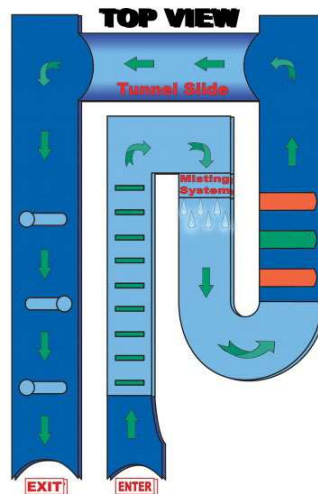

Bounce House Rentals

Basic Bouncers

17'L X 15'W X 14'H

61-009 Wacky Bouncer—Multi

61-010 & 61-011 Funhouse (195#)

Red, Blue & Orange

61-012 Castle (270#)

Brick, Blue, Purple, Yellow

\$150 / 24 hours

Amazing Maze

17'L X 16'W X 15'H

Weight 330#

61-015

Green, Blue & Orange

MAX CAPACITY is 1

Do not allow another child in the maze until the previous child is down the slide.

\$225 / 24 hours

All Ages!

Obstacle Course

65'L X 12'W X 16'H

Weight 265# + 265# + 295#

61-018

Red, Blue & Yellow

3-piece set, mix & match.

Rent as 2 or 3 pieces

Has 3 fans, please check breaker capacity before plugging in.

\$160 / 24 hours per section

We recommend an adult attendant for all bouncers and the renter is responsible for child safety. The renter must set-up and break down the bouncer, Ace will place the bouncer where it is intended for use. All bounce houses must be staked down, the renter is responsible for keeping bounce houses secure and dry in inclement weather. No food or drink is allowed in any of the bouncers & mazes. For child safety, we recommend no shoes in the basic bouncers, soft sole shoes for the mazes. Extension cords are not supplied, always verify the electrical load capacity on the breaker you are using. Renter is responsible to remove all items from the bouncers and the renter must sweep/clean bouncers before returning.