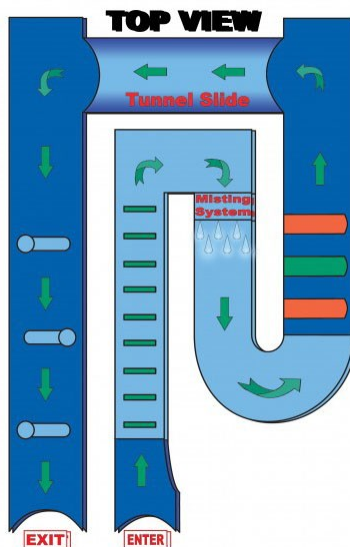

Bounce House Rentals

Basic Bouncers

17'L X 15'W X 14'H

61-010 & 61-011 Funhouse (195#)

Red, Blue & Orange

61-012 Castle (270#)

Brick, Blue, Purple, Yellow

\$150 / 24 hours

Amazing Maze

17'L X 16'W X 15'H

Weight 330#

61-015

Green, Blue & Orange

MAX CAPACITY is 1

Do not allow another child in the maze until the previous child is down the slide.

\$225 / 24 hours

All Ages!

Obstacle Course

65'L X 12'W X 16'H

Weight 265# + 265# + 295#

61-018

Red, Blue & Yellow

3-piece set, mix & match.

Rent as 2 or 3 pieces